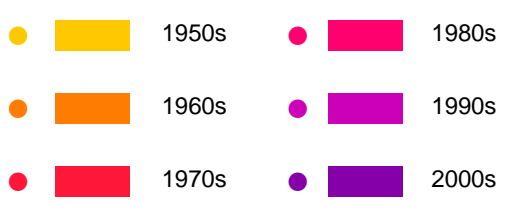

Map 6
Kusawa Territorial Park
Fire History & Spruce Beetle Kill

Yukon Albers Projection, NAD83

Forest Fires by Decade

Spruce Beetle Kill by Year